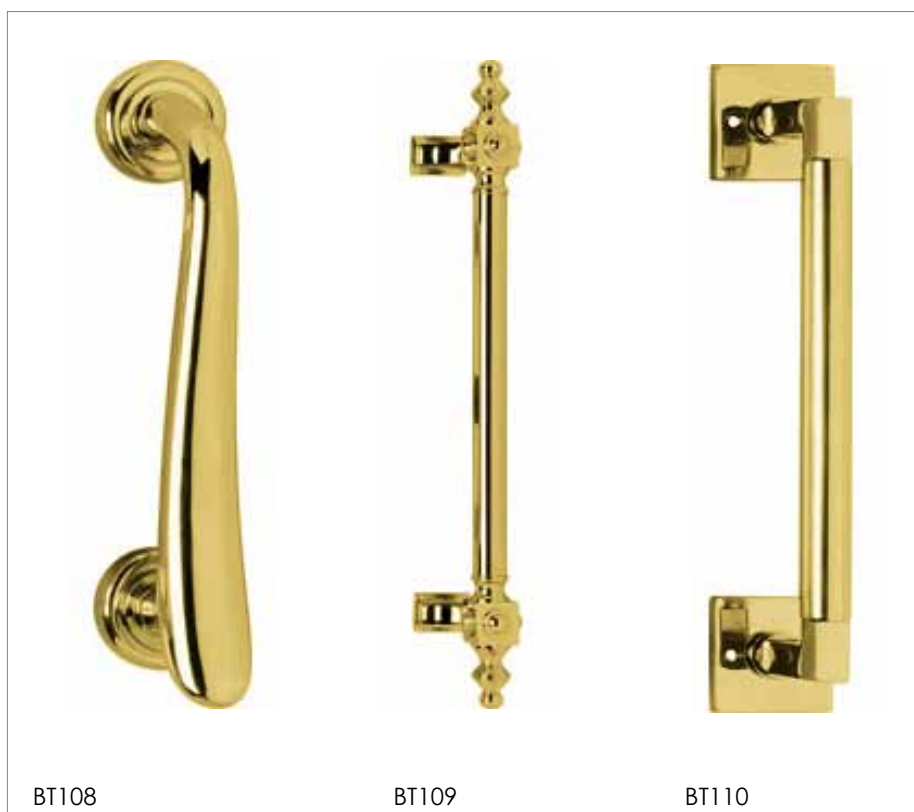

BT102

334mm pull handle on 457mm x 76mm engraved backplate.
Finish options: PB.

BT103

334mm pull handle on 457mm x 76mm backplate.
Finish options: PB, CP.

BT104

274mm pull handle on 377mm x 42mm backplate. Handed.
Finish options: PB.

BT105

BT106

BT107

BT100

BT105

229mm pull handle on 51mm dia concealed fixing roses.
Finish options: PB, CP, SC.

BT106

200mm pub style pull handle.
Finish options: PB, CP, SC.

BT107

270mm pull handle on 382mm x 64mm backplate.
Finish options: PB.

BT100

Also available to complement pull handles - push plates and fingers plates in various sizes.
Finish options: PB, CP.

Traditional

Brass and Plated Finishes

A range of brass plated pull handles to complement lever handle range.

Various finishes available:

PB	Polished Brass
CP	Polished Chrome
SC	Satin Chrome

BT108

247mm pull handle on 55mm dia roses.