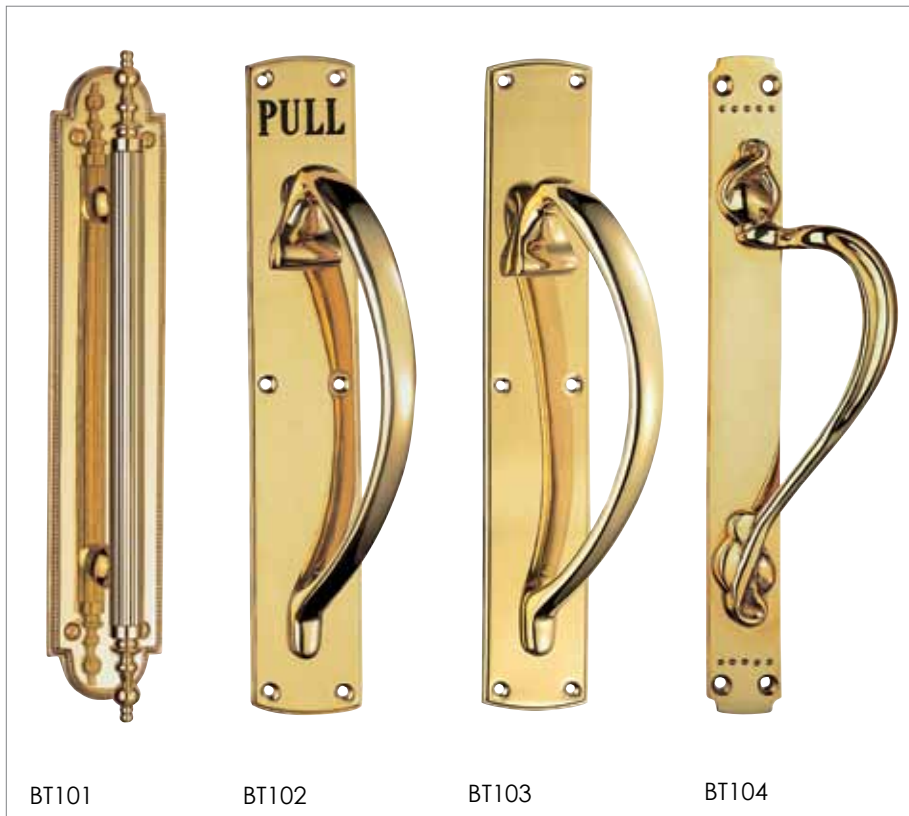

Finish options: PB.

BT019

Lever handle on 150mm x 51mm backplate.

Plate options: Latch, Euro Lock and Bathroom.

Finish options: PB.

BT202

BT203

BT201

45mm dia euro profile escutcheon.

BT202

45mm dia bathroom turn and release,

BT203

45mm dia bathroom turn and release,

BT204

BT205

BT204

50mm dia concealed fixing bathroom turn and indicator release.

BT205

50mm dia concealed fixing euro profile escutcheon.

Traditional

Brass and Plated Finishes

BT101

BT102

BT103

BT104

A range of brass plated pull handles to complement lever handle range.

Various finishes available:

PB	Polished Brass
CP	Polished Chrome
SC	Satin Chrome

BT101

300mm pull handle on 300mm x 55mm backplate. Handed.
Finish options: PB.