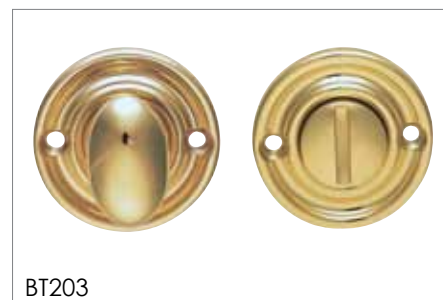

Plate options: Latch, Euro Lock and Bathroom.

Finish options: PB.

Backplates

Available to suit knob and lever furniture. Please contact us for details.

BT201

BT018

Lever handle on 245mm x 28mm backplate.

Plate options: Latch, Euro Lock.

Finish options: PB.

BT019

Lever handle on 150mm x 51mm backplate.

Plate options: Latch, Euro Lock and Bathroom.

Finish options: PB.

BT202

BT203

BT201

45mm dia euro profile escutcheon.

BT202

45mm dia bathroom turn and release,

BT203

45mm dia bathroom turn and release,

BT204

BT205

BT204

50mm dia concealed fixing bathroom turn and indicator release.

BT205

50mm dia concealed fixing euro profile escutcheon.

Traditional

Brass and Plated Finishes

BT101

BT102

BT103