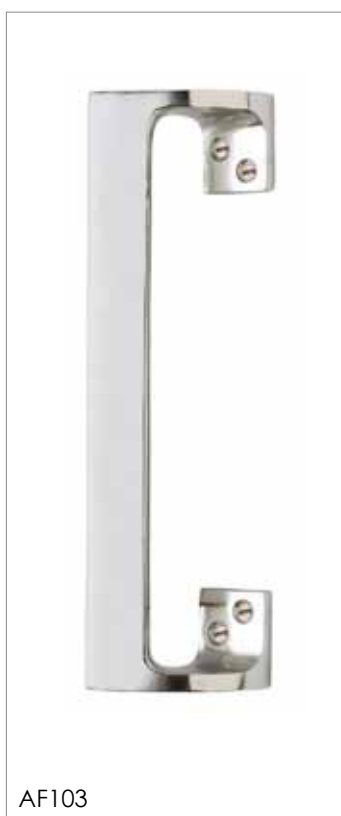

# Furnish it

IF001

Tubular lever handle range on concealed fixing rose.

Supplied grade 304 polished or satin stainless steel (grade 316 available on request).

BS EN 1906 for heavy duty use.

IF002

IF003

IF001  
Safety lever handle on rose.  
19mm or 22mm.

## AF101

20 and 22mm dia D-type pull handle bolt through fixing. Also available with 52mm roses concealed screw fixing.

- 20mm dia x 150mm c/c.
- 20mm dia x 225mm c/c.
- 20mm dia x 300mm c/c.
- 20mm dia x 425mm c/c.
- 25mm dia x 225mm c/c.
- 25mm dia x 300mm c/c.
- 25mm dia x 425mm c/c.

## AF102

25mm dia Cranked pull handle bolt through fixings.

- 25mm dia x 300mm c/c.
- 25mm dia x 350mm c/c.

Also available with back to back fixings.

## AF103

Cranked pull handle. 225mm and 300mm.

AF103