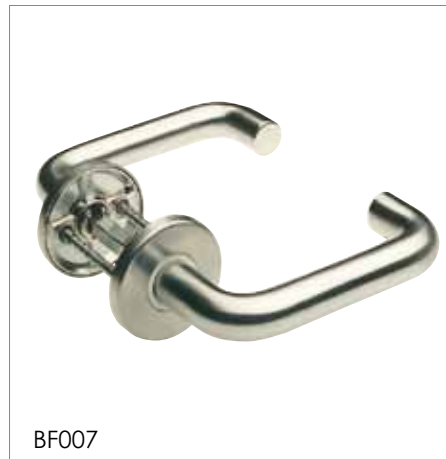

Furnish it

Door furniture made from heavy duty solid brass.

Bolt through fixings.

Lever handle roses prepared with 30mm centres.

Suitable for general, heavy and very heavy use.

Standard finishes:
satin chrome
polished brass.