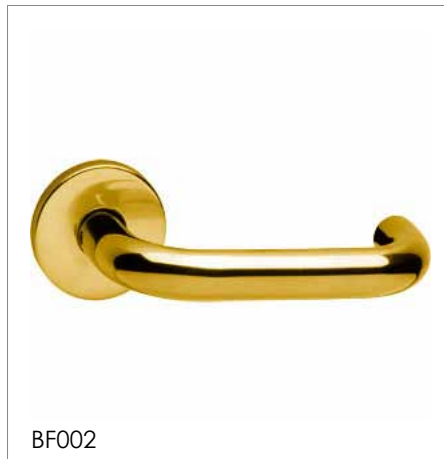

IF006

IF007

IF006  
Mitred curved lever handle on rose.  
19mm.

IF007  
DDA mitred return lever handle on rose.  
22mm.

## NF104

D-type pull handle made from thermoplastic polyurethane.  
33mm dia, 458mm, 425mm c/c.  
Available with or without roses.

NF104

# Functional

Lever | Pull | Accessory

brass and  
plated finishes

# Furnish it

BF001

BF002

BF004

Stainless steel handles with a zirconium coating.  
55mm dia concealed fixing rose.

BF001  
Lever latch on 238mm backplate.  
Also available as lever lock euro profile and bathroom profile.