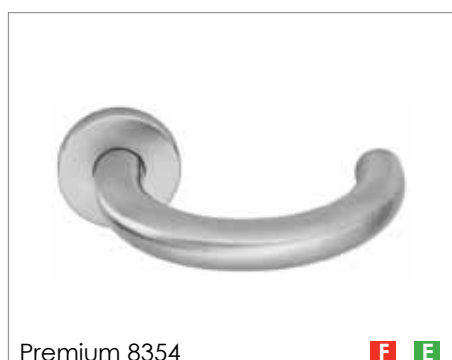

Premium

High specification range compliant with BS EN 1906 category of use Grade 4. Corrosion resistance Grade 4.

F EN1634-1: Fire resistance tests for door and shutter assemblies.
DIN 18273: Lever handle units for fire doors and smoke control doors.

E EN179: Emergency exit devices operated by a lever handle or push pad.

55mm dia rose.

Standard finishes:
Satin stainless steel.
Aluminium.

Premium 8141
Lever handle on rose.
(20mm stainless steel only).

Premium 8155
Lever handle on rose.
(20mm stainless steel).
(22mm aluminium).

Premium 8156
Lever handle on rose.
(20mm stainless steel only).

Premium 8200
Lever handle on rose.
(stainless steel only).

Premium 8350
Lever handle on rose.
(20mm stainless steel).
(22mm aluminium).

Premium 8353
Lever handle on rose.
(22mm stainless steel only).

Premium 8354
Lever handle on rose.
(22mm stainless steel and aluminium).

Premium 8437
Lever handle on rose.
(aluminium only).