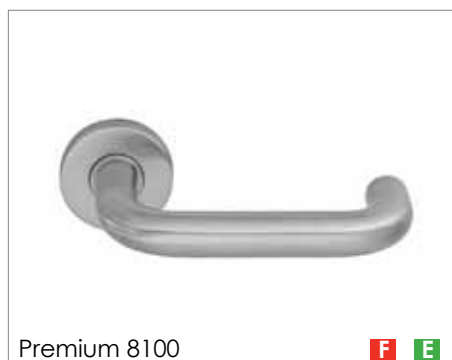

E EN179: Emergency exit devices operated by a lever handle or push pad.

53mm dia rose.

Standard finishes:
Satin stainless steel.
Aluminium.

Plus 8100

Lever handle on rose.
(20mm stainless steel).
(22mm aluminium).

Plus 8906

Lever handle on rose.
(20mm)

Plus 8998

Lever handle on rose.

Plus 3020

50mm dia fixed knob furniture.

Plus 6612

53mm dia euro profile escutcheon.

Plus 7122

53mm dia standard bathroom thumbturn and indicator with emergency release set.

Premium

High specification range compliant with BS EN 1906 category of use Grade 4. Corrosion resistance Grade 4.

F EN1634-1: Fire resistance tests for door and shutter assemblies.
DIN 18273: Lever handle units for fire doors and smoke control doors.

E EN179: Emergency exit devices operated by a lever handle or push pad.

55mm dia rose.

Standard finishes:
Satin stainless steel.
Aluminium.

Premium 8100

Lever handle on rose.
(20mm stainless steel).
(22mm aluminium).