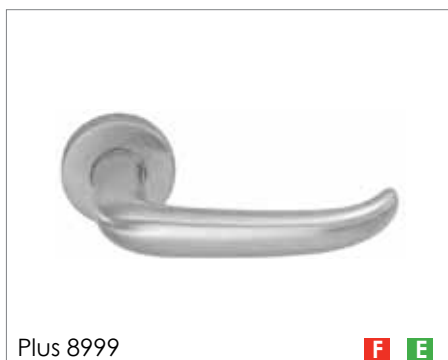

Pure

Contract specification range compliant with BS EN 1906 category of use Grade 3. Corrosion resistance Grade 4.

53mm dia rose.

Standard finishes:
Satin stainless steel.
Aluminium.

Pure 8100
Lever handle on rose.
(20mm stainless steel).
(22mm aluminium).

Pure 8906
Lever handle on rose.
(20mm)

Pure 8998
Lever handle on rose.

Pure 3020
50mm dia fixed knob furniture.

Pure 6612
53mm dia euro profile escutcheon.

Pure 7122
53mm dia standard bathroom thumbturn and indicator with emergency release set.

E EN179: Emergency exit devices operated by a lever handle or push pad.

53mm dia rose.

Standard finishes:
Satin stainless steel.
Aluminium.

Plus 8100

Lever handle on rose.
(20mm stainless steel).
(22mm aluminium).