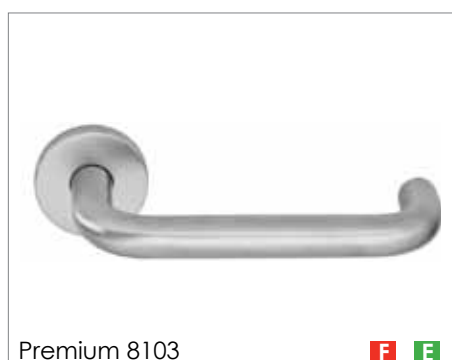

Premium

High specification range compliant with BS EN 1906 category of use Grade 4. Corrosion resistance Grade 4.

F EN1634-1: Fire resistance tests for door and shutter assemblies.
DIN 18273: Lever handle units for fire doors and smoke control doors.

E EN179: Emergency exit devices operated by a lever handle or push pad.

55mm dia rose.

Standard finishes:
Satin stainless steel.
Aluminium.

Premium 8100

Lever handle on rose.
(20mm stainless steel).
(22mm aluminium).

Premium 8101

Lever handle on rose.
(20mm stainless steel).
(22mm aluminium).

Premium 8103

Lever handle on rose.
(20mm stainless steel only).

Premium 8106

Lever handle on rose.
(aluminium only).

Premium 8056

Lever handle on rose.
(aluminium only).

Premium 8111

Lever handle on rose.
(20mm stainless steel only).

Premium 8030

Lever handle on rose.
(20mm stainless steel and aluminium).

Premium 8140

Lever handle on rose.
(20mm stainless steel only).