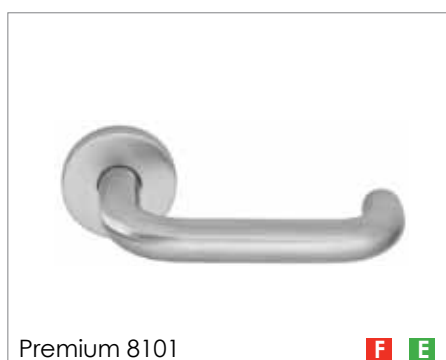

Premium

High specification range compliant with BS EN 1906 category of use Grade 4. Corrosion resistance Grade 4.

F EN1634-1: Fire resistance tests for door and shutter assemblies.
DIN 18273: Lever handle units for fire doors and smoke control doors.

E EN179: Emergency exit devices operated by a lever handle or push pad.

55mm dia rose.

Standard finishes:
Satin stainless steel.
Aluminium.

Premium 8100

Lever handle on rose.
(20mm stainless steel).
(22mm aluminium).

Premium 8101

Lever handle on rose.
(20mm stainless steel).
(22mm aluminium).

Premium 8103

Lever handle on rose.
(20mm stainless steel only).

Premium 8106

Lever handle on rose.
(aluminium only).

Premium 8056

Lever handle on rose.
(aluminium only).

Premium 8111

Lever handle on rose.
(20mm stainless steel only).

Premium 8030

Lever handle on rose.
(20mm stainless steel and aluminium).

Premium 8140

Lever handle on rose.
(20mm stainless steel only).