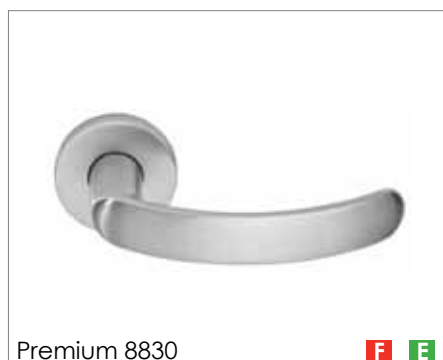

E EN179: Emergency exit devices operated by a lever handle or push pad.

55mm dia rose.

Standard finishes:
Satin stainless steel.
Aluminium.

Premium 8141
Lever handle on rose.
(20mm stainless steel only).

Premium 8155
Lever handle on rose.
(20mm stainless steel).
(22mm aluminium).

Premium 8156
Lever handle on rose.
(20mm stainless steel only).

Premium 8200
Lever handle on rose.
(stainless steel only).

Premium 8350
Lever handle on rose.
(20mm stainless steel).
(22mm aluminium).

Premium 8353
Lever handle on rose.
(22mm stainless steel only).

Premium 8354
Lever handle on rose.
(22mm stainless steel and aluminium).

Premium 8437
Lever handle on rose.
(aluminium only).

Premium

High specification range compliant with BS EN 1906 category of use Grade 4. Corrosion resistance Grade 4.