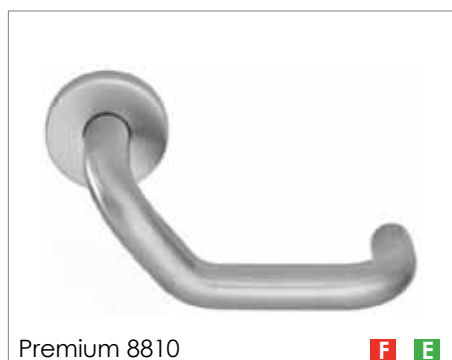

E EN179: Emergency exit devices operated by a lever handle or push pad.

55mm dia rose.

Standard finishes:
Satin stainless steel.
Aluminium.

Premium 8141
Lever handle on rose.
(20mm stainless steel only).

Premium 8155
Lever handle on rose.
(20mm stainless steel).
(22mm aluminium).

Premium 8156
Lever handle on rose.
(20mm stainless steel only).

Premium 8200
Lever handle on rose.
(stainless steel only).

Premium 8350
Lever handle on rose.
(20mm stainless steel).
(22mm aluminium).

Premium 8353
Lever handle on rose.
(22mm stainless steel only).

Premium 8354
Lever handle on rose.
(22mm stainless steel and aluminium).

Premium 8437
Lever handle on rose.
(aluminium only).

Premium

High specification range compliant with BS EN 1906 category of use Grade 4. Corrosion resistance Grade 4.