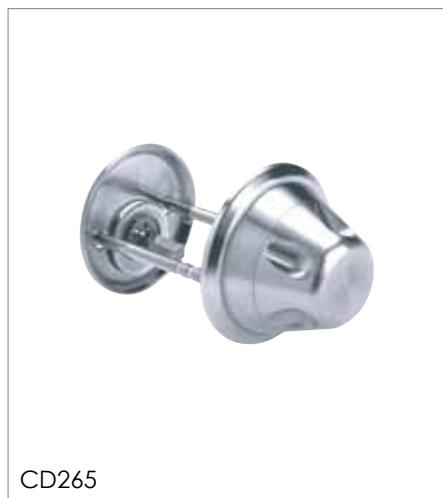

Lever handle roses prepared with both 30mm and 38mm centres.

Made from stainless steel with acrylic inserts.

Satin stainless steel has an LRV of 58.

Online
External lever is illuminated. Requires 12v DC 24mA.

Accessories

Cylinder accessories

Accessories made from heavy duty solid brass to suit ASSA Classic range.

Cylinder accessories

2356 cylinder outside, blind rose inside.

18256 cylinder outside and inside.

2256 blind rose outside, cylinder inside.

256

265

256

Thumbturn set. Also available with extended grip.

265

Toilet indicator set. Also available with extended grip.

DC256

CD265

Clutch thumbturns for use on clients rooms within mental health secure accommodation, young offenders units etc.

Permits the door to be locked for privacy while allowing staff to gain access even if the client is attempting to hold the door shut.