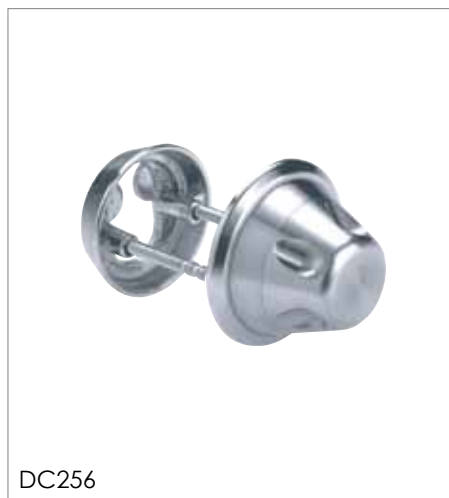

Lever handle roses prepared with both 30mm and 38mm centres.

Made from stainless steel with acrylic inserts.

Satin stainless steel has an LRV of 58.

Online
External lever is illuminated. Requires 12v DC 24mA.

Accessories

Cylinder accessories

Accessories made from heavy duty solid brass to suit ASSA Classic range.

Cylinder accessories

2356 cylinder outside, blind rose inside.

18256 cylinder outside and inside.

2256 blind rose outside, cylinder inside.

256

265

256

Thumbturn set. Also available with extended grip.

265

Toilet indicator set. Also available with extended grip.

DC256

CD265

DC256

Clutch thumbturn.

DC265

Toilet indicator thumbturn.

320

320

Euro profile escutcheon. Made from AISI 304 stainless steel.

Belfast