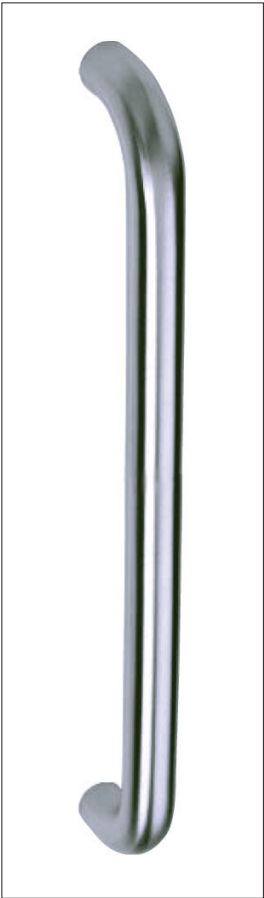

Furnish it

Lever | Pull | Accessory

Introduction

Available from MB Architectural, ASSA's range of door furniture encompasses classic Scandinavian designs in the Scanflex and Classic range to the clean elegant lines of Distinction and Brighthandle.

ASSA door furniture is manufactured from the highest quality materials and combines attractive appearance and functional design to complement any architectural application.

1. ASSA Classic

Strong and simple door furniture made from solid brass, ASSA Classic includes sprung and unsprung handles on roses, backplates and matching accessories.

2. Scanflex

Simple yet practical door furniture made from stainless steel. Scanflex includes unsprung handles on roses and backplates, pull handles and matching accessories.

3. ASSA Distinction

Clean, elegant door furniture made from solid brass. ASSA Distinction includes sprung handles on roses and backplates and matching accessories.